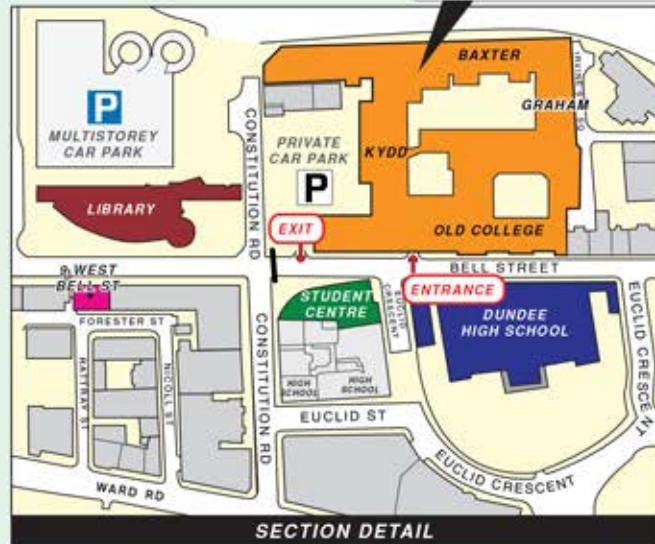

SECTION DETAIL